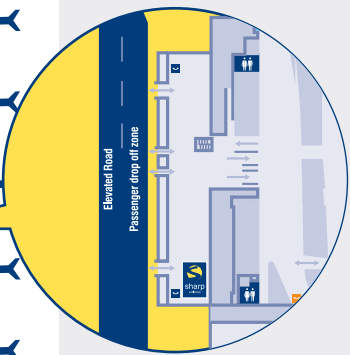

Adelaide  
Airport

Sharp Check-in  
Counter. **Desk 38**

Valet Parking

Short Term Parking

Bus Stop

Departure  
Gate No. 50

P  
Long Term  
Car Park

Australian  
Air Express